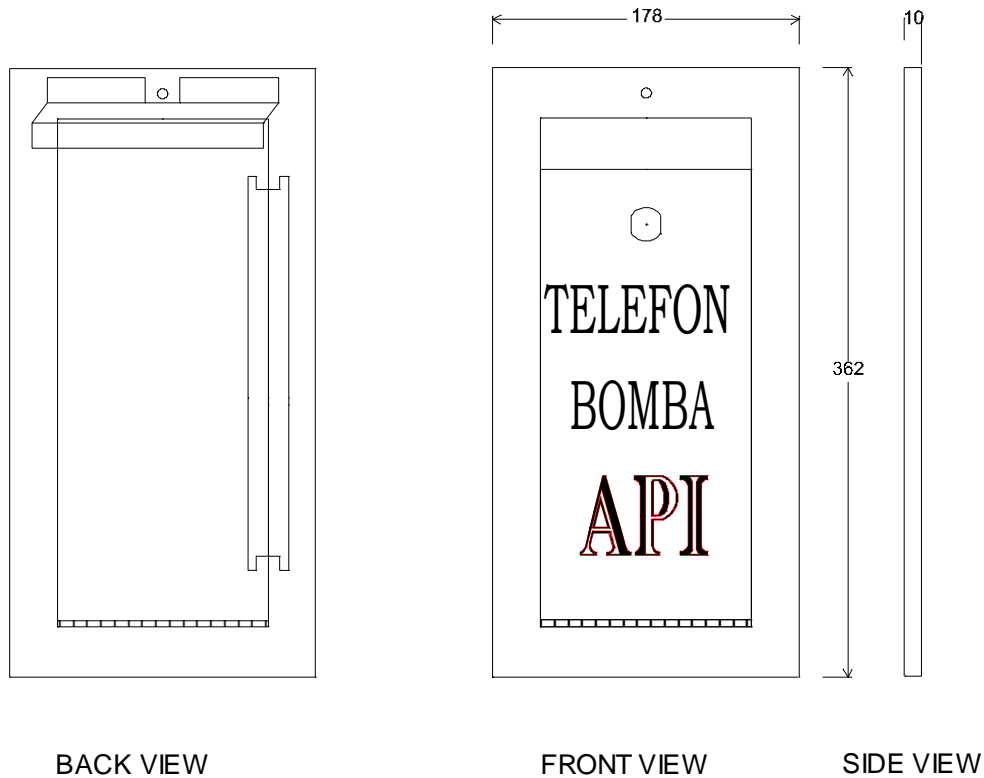

Remote Fireman Intercom Station (RFIS)

M8-RFIS-F

Flush Cover, Back box & Accessory

Features:

- Flush mounting type
(Back Box Conceal into the wall)
- Housed in heavy gauge mild steel enclosure
- Lockable housing with breakglass door release
- Top and bottom wire entry

M8-RFIS-S

Surface Cover, Back box & Accessory

Features:

- Surface mounting type
(Back Box Expose on wall)
- Housed in heavy gauge mild steel enclosure
- Lockable housing with breakglass door release
- Top and bottom wire entry

Installation & Wiring Detail:

Backbox picture & dimension (N.T.S):

Flush cover dimension (N.T.S):

Surface cover dimension (N.T.S):

Packing List & Drawing (N.T.S)

Ordering Information:

The RFIS is in set & c/w 1 cover, 1 C-plate c/w plastic base & zone card, handset & cord, 1 back box, 1 glass, 2 keys & screws.