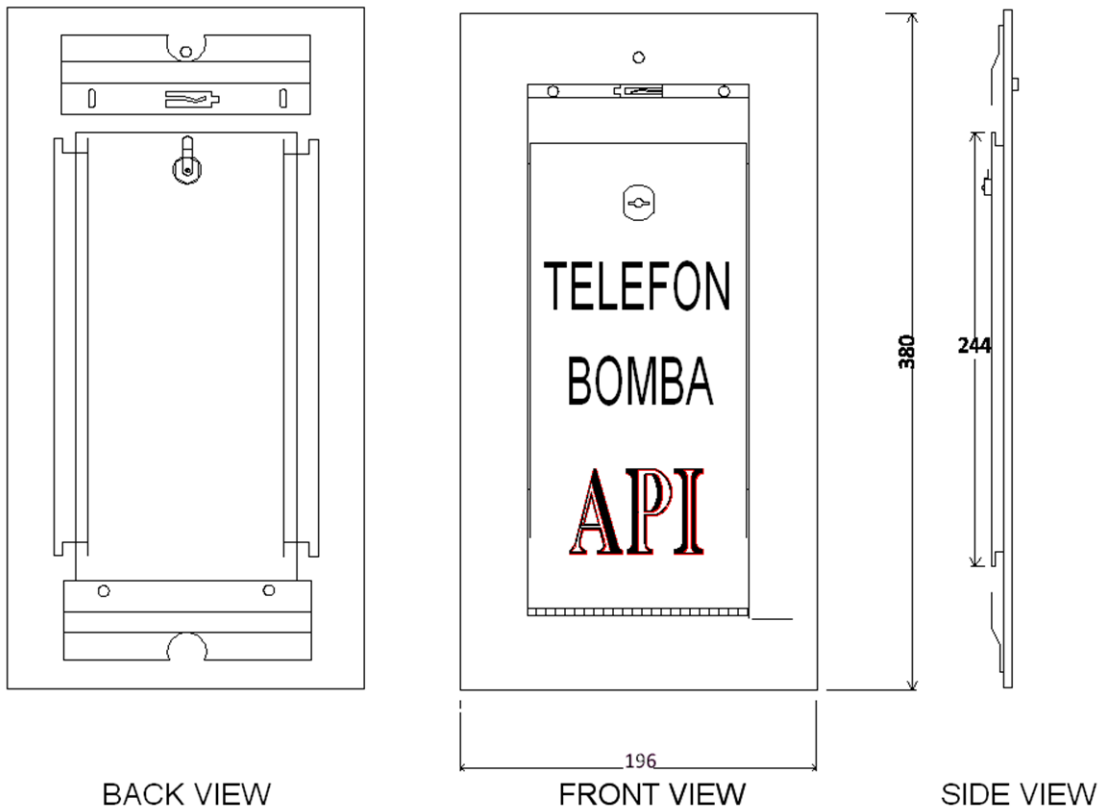

Remote Fireman Intercom Station (RFIS)

M8-RFIS-F

Flush Cover, Back box & Accessory

Features:

- Flush mounting type
(Back Box Conceal into the wall)
- Housed in heavy gauge mild steel enclosure
- Lockable housing with breakglass door release
- Top and bottom wire entry

Principle of operation:

The flush remote fireman intercom station consists of a handset in an metal enclosure, it can be open by an assigned key or break glass, lifting of the handset will initiate a conversation with the main intercom control panel.

Principle of operation:

The surface remote fireman intercom station consists of a handset in an metal enclosure, it can be open by an assigned key or break glass, lifting of the handset will initiate a conversation with the main intercom control panel.

Installation & Wiring Detail:

Backbox picture & dimension (N.T.S):

Flush cover dimension (N.T.S):

Surface cover dimension (N.T.S):

Packing List & Drawing (N.T.S)

Ordering Information:

The RFIS is in set & c/w 1 cover, 1 C-plate c/w plastic base & zone card, handset & cord, 1 back box, 1 glass, 2 keys & screws.