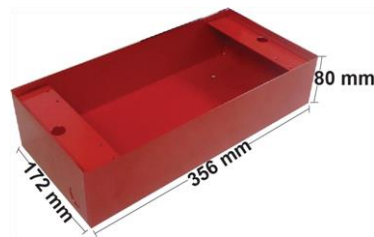

Remote Fireman Intercom Station (RFIS)

M8-RFIS-F

Flush Cover, Back box & Accessory

Features:

- Flush mounting type
(Back Box Conceal into the wall)
- Housed in heavy gauge mild steel enclosure
- Lockable housing with breakglass door release
- Top and bottom wire entry

M8-RFIS-S

Surface Cover, Back box & Accessory

Features:

- Surface mounting type
(Back Box Expose on wall)
- Housed in heavy gauge mild steel enclosure
- Lockable housing with breakglass door release
- Top and bottom wire entry

The surface mounting cover is suitable for pump room or AHU room.

Technical Specification:

Brand	: Mictron
Model	: M8-RFIS-S
Description	: RFIS complete with Surface Cover
Handset Material	: High Impact Thermoplastic
Colour	: Red
Constant Rating	: 24V DC 1A
Transmitter	: Condenser Mic.
Receiver	: Dynamic
Impedance	: 150 Ohms
Max. Distance to MH	: 2km (2 x 1.5mm-sq PVC cable)
Operating Temperature	: 0-50% degree C
Operating Humidity	: 5%-95% (Non-Condensation)
Box Material	: Mild Steel
Box Thickness	: 0.9-1.2 mm
Box Finishing	: Epoxy Powder Coated Paint
Box Dimension	: 356(H) x 172(W) x 80(D) mm
Box Cover Dimension	: 362(H) x 178(W) mm

Installation & Wiring Detail:

Backbox picture & dimension (N.T.S):

Flush cover dimension (N.T.S):

Surface cover dimension (N.T.S):

Packing List & Drawing (N.T.S)

Ordering Information:

The RFIS is in set & c/w 1 cover, 1 C-plate c/w plastic base & zone card, handset & cord, 1 back box, 1 glass, 2 keys & screws.