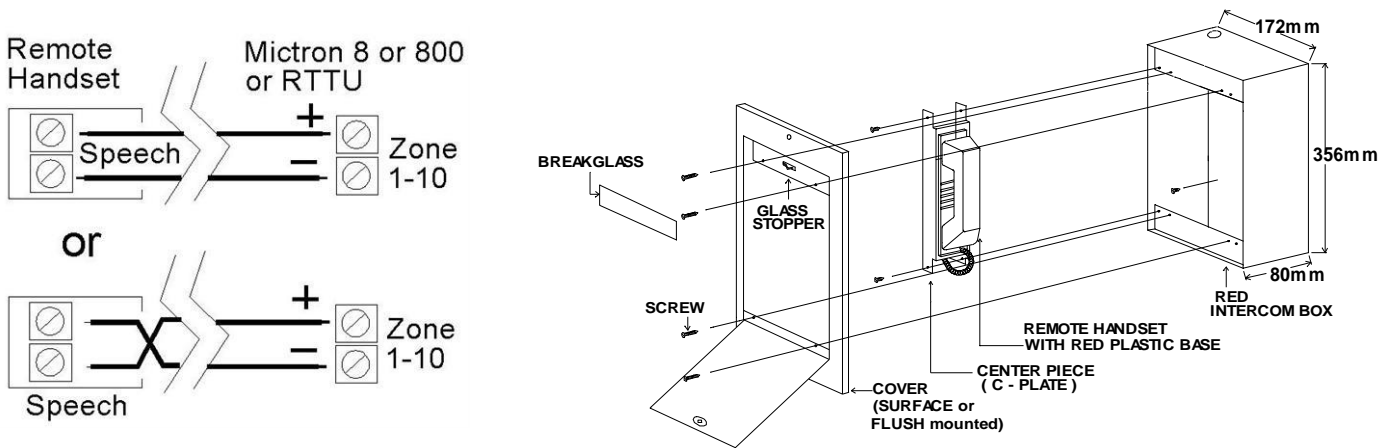

Installation & Wiring Detail: