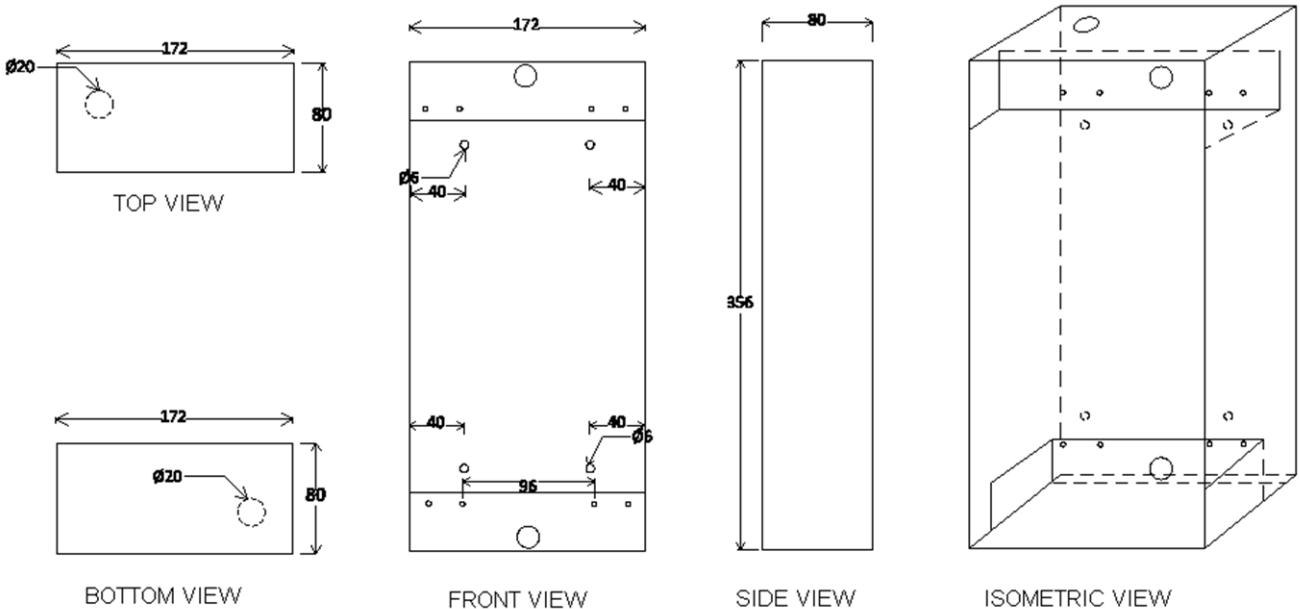

The surface mounting cover is suitable for pump room or AHU room.

Technical Specification:

Brand	: Mictron
Model	: M8-RFIS-S
Description	: RFIS complete with Surface Cover
Handset Material	: High Impact Thermoplastic
Colour	: Red
Constant Rating	: 24V DC 1A
Transmitter	: Condenser Mic.
Receiver	: Dynamic
Impedance	: 150 Ohms
Max. Distance to MH	: 2km (2 x 1.5mm-sq PVC cable)
Operating Temperature	: 0-50% degree C
Operating Humidity	: 5%-95% (Non-Condensation)
Box Material	: Mild Steel
Box Thickness	: 0.9-1.2 mm
Box Finishing	: Epoxy Powder Coated Paint
Box Dimension	: 356(H) x 172(W) x 80(D) mm
Box Cover Dimension	: 362(H) x 178(W) mm

Installation & Wiring Detail:

Backbox picture & dimension (N.T.S):

Flush cover dimension (N.T.S):

Surface cover dimension (N.T.S):

Packing List & Drawing (N.T.S)

Ordering Information:

The RFIS is in set & c/w 1 cover, 1 C-plate c/w plastic base & zone card, handset & cord, 1 back box, 1 glass, 2 keys & screws.